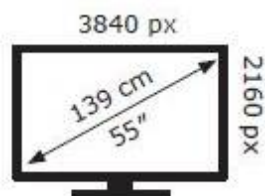

Philips

55PML9308/12

82 kWh/1000h

ABCDEF**G**

161 kWh/1000h

2019/2013